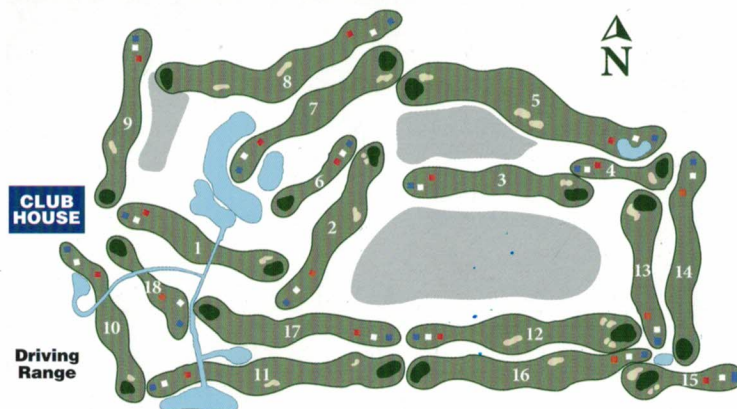

MEADOWLANDS GOLF CLUB

Sylvan Lake, AB

www.golfsylvanlake.com

403.887.5100

GOLF SPECIALS:

Earlybird: Everyday before 9am,
\$28 Walking, \$40 Riding per person.

Quick 9: Everyday before 9am,
\$20 Walking, \$28 Riding per person.

* Prices subject to change. Based on course
availability and amount of daylight.

RULES OF PLAY:

1. Have Fun and Play Well.
2. All RCGA rules apply except where local rules apply.
3. Please cooperate with the Marshal at all times.
4. Pace of play for 18 holes is 4 hours 15 minutes.
5. A maximum of 4 players per group. Only 2 riders per power cart.
6. Keep power carts a minimum of 30 feet away from all greens and tees.

7. Hazards: All red staked areas, unmaintained natural areas and fields, are to be played as lateral hazards. Drop at point of entry within one club length, no closer to the hole. 1 stroke penalty.

8. Obstructions: Includes all course fixtures, bridges, signs, paths, sprinkler heads and yardage markers. Take full relief and drop within one club length, no closer to the hole. No penalty.